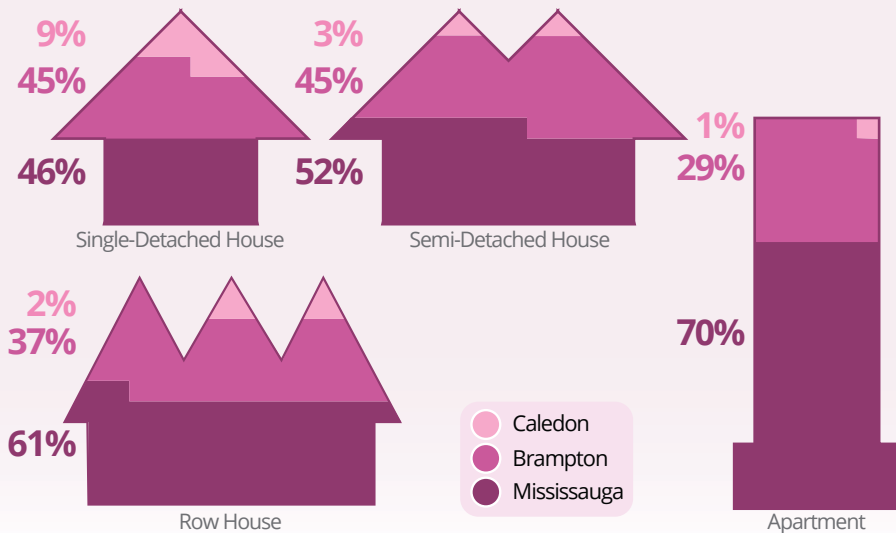

AGE GROUPS IN PEEL

PROPORTION OF POPULATION AGED 0-14 BY CENSUS TRACT

AVERAGE AGE IN GTA BY REGION

SHARE OF HOUSING IN PEEL BY STRUCTURAL TYPE OF DWELLING

Community for Life means...

Responding to the aging population and recognizing Peel's distinct youth cohort.

DID YOU KNOW?

The **Baby Boomers** are those born between 1946 and 1965