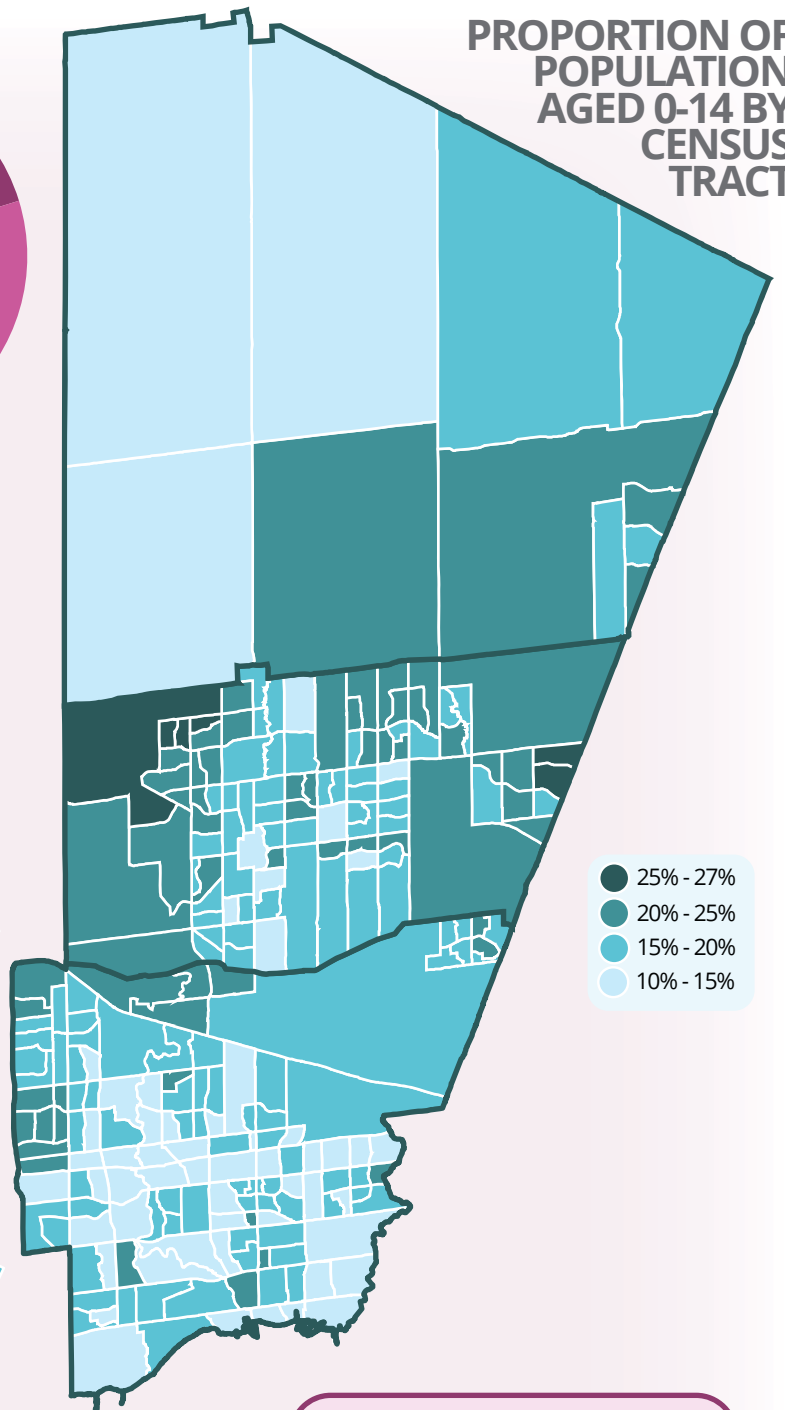

AGE GROUPS IN PEEL

PROPORTION OF POPULATION AGED 0-14 BY CENSUS TRACT

AVERAGE AGE IN GTA BY REGION

SHARE OF HOUSING IN PEEL BY STRUCTURAL TYPE OF DWELLING

Community for Life means...

Responding to the aging population and recognizing Peel's distinct youth cohort.

DID YOU KNOW?

The **Baby Boomers** are those born between 1946 and 1965