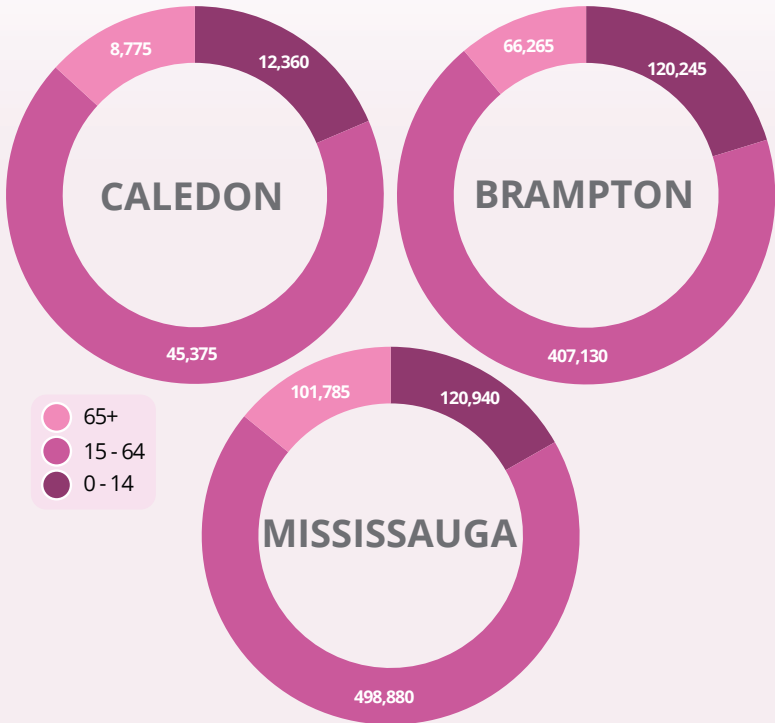

AGE GROUPS IN PEEL

PROPORTION OF POPULATION AGED 0-14 BY CENSUS TRACT

AVERAGE AGE IN GTA BY REGION

SHARE OF HOUSING IN PEEL BY STRUCTURAL TYPE OF DWELLING

Community for Life means...

Responding to the aging population and recognizing Peel's distinct youth cohort.

DID YOU KNOW?

The **Baby Boomers** are those born between 1946 and 1965