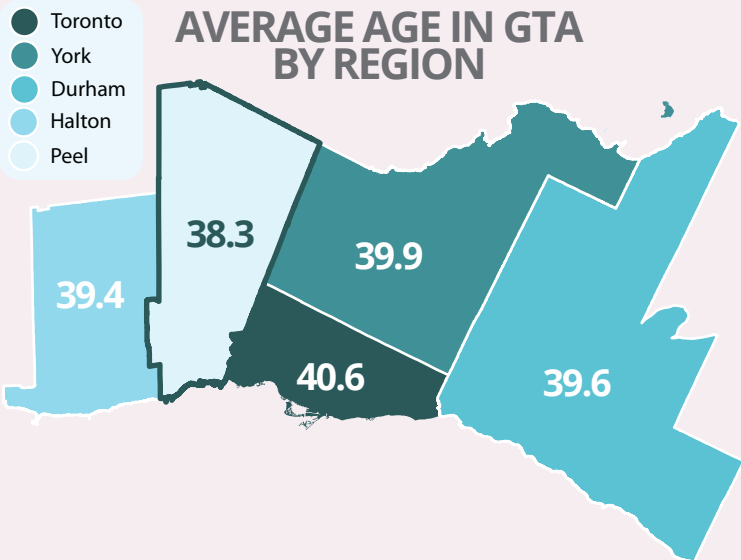

AGE GROUPS IN PEEL

PROPORTION OF POPULATION AGED 0-14 BY CENSUS TRACT

AVERAGE AGE IN GTA BY REGION

SHARE OF HOUSING IN PEEL BY STRUCTURAL TYPE OF DWELLING

Community for Life means...

Responding to the aging population and recognizing Peel's distinct youth cohort.

DID YOU KNOW?

The **Baby Boomers** are those born between 1946 and 1965